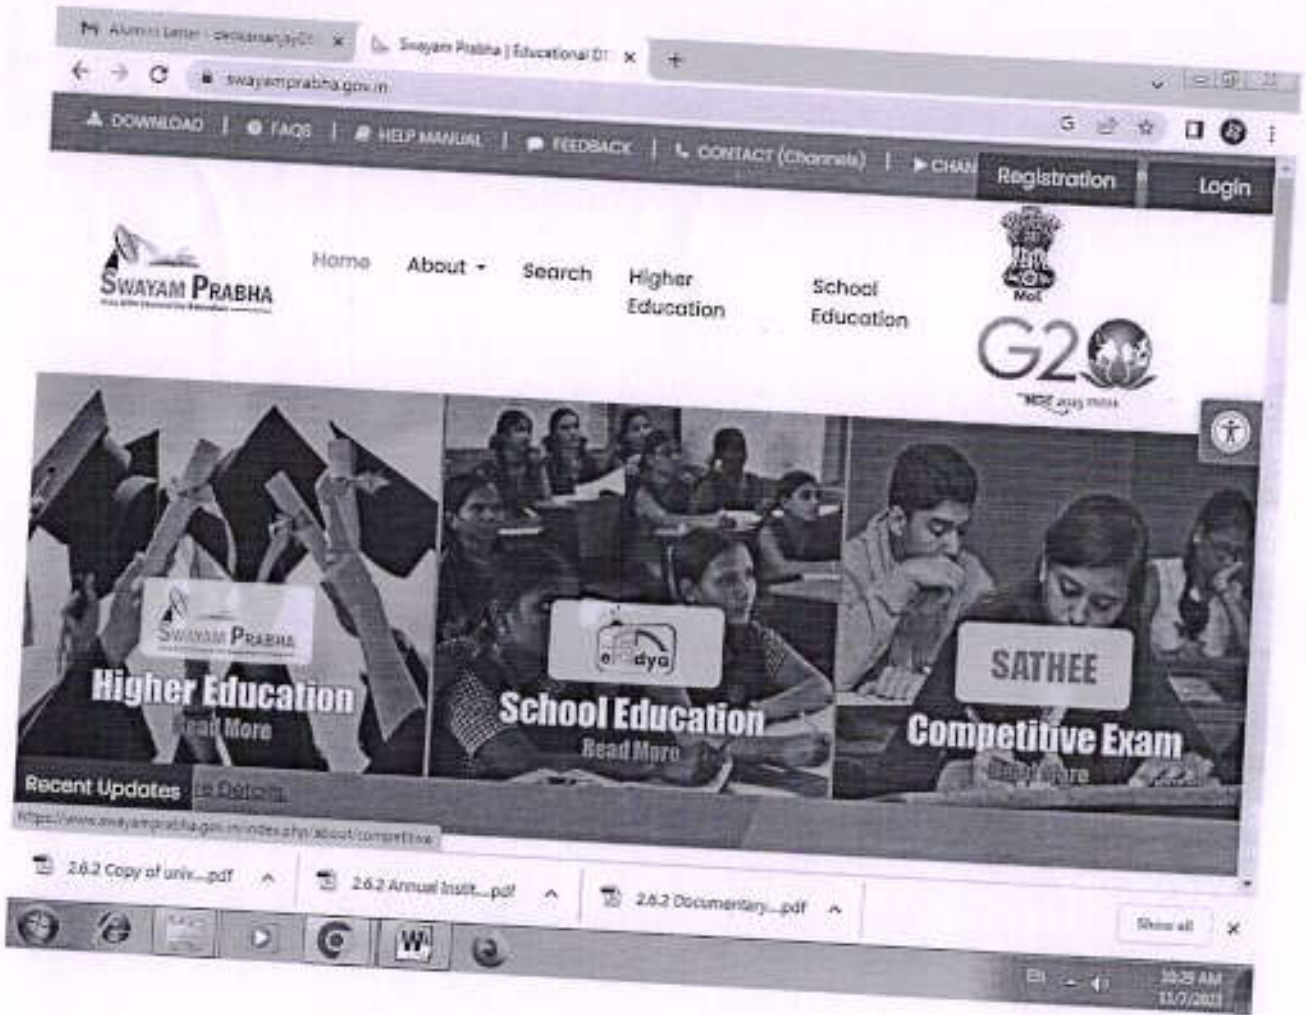

Login

E-mail:

Password:

[Forget Password](#)

Principal

Vilas Tambe Women's College of Education (B.Ed.)
Dumberwad (Dist) Tal. Junnar, Dist. Pune.

B. B. B.

Principal